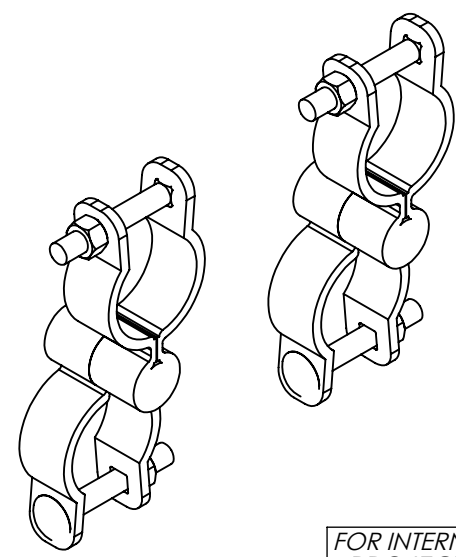

RAIL CONNECTOR KIT - VDKR-CON

APPROX WEIGHT: 2.66 lbs.
DOES NOT INCLUDE WEIGHT OF POWER OR PACKAGING!!!

*** ANY ADDITIONS, DELETIONS, OR OMISSIONS MUST BE CORRECTED ON THIS DRAWING AS THIS DRAWING WILL BE CONSIDERED ALL INCLUSIVE ***

ALL GRAPHICS PROVIDED ARE FOR REFERENCE ONLY. IF CERTAIN DIMENSIONS ARE CRITICAL PLEASE VERIFY THOSE DIMENSIONS WITH YOUR SALESPERSON

HINGE CAN ROTATE 360°

STANDARD FEATURES
 MODEL NUMBER IS VDKR-CON
 HINGE ROTATES 360°
 OVERALL LENGTH IS 6 15/16"
 OVERALL WIDTH IS 3 11/32"
 OVERALL HEIGHT IS 2 1/32"

DISTRIBUTOR'S NAME:		P.O.#
VESTIL MANUFACTURING		X
DRAWN BY: KGH		DATE: 04/11/16
REFERENCE: X		SALES: X
QUOTED LEAD TIME: X		SCALE: 1:2
QUOTE # X		FILE NAME: 23-007-609