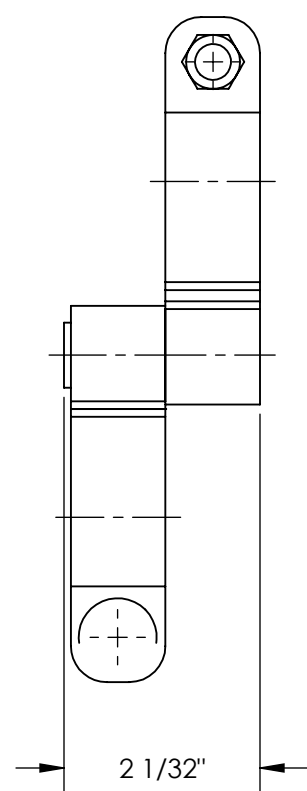

RAIL CONNECTOR KIT - VDKR-CON

APPROX WEIGHT: 2.66 lbs.
DOES NOT INCLUDE WEIGHT OF POWER OR PACKAGING!!!

*** ANY ADDITIONS, DELETIONS, OR OMISSIONS MUST BE CORRECTED ON THIS DRAWING AS THIS DRAWING WILL BE CONSIDERED ALL INCLUSIVE ***

ALL GRAPHICS PROVIDED ARE FOR REFERENCE ONLY. IF CERTAIN DIMENSIONS ARE CRITICAL PLEASE VERIFY THOSE DIMENSIONS WITH YOUR SALESPERSON

HINGE CAN ROTATE 360°

STANDARD FEATURES
 MODEL NUMBER IS VDKR-CON
 HINGE ROTATES 360°
 OVERALL LENGTH IS 6 15/16"
 OVERALL WIDTH IS 3 11/32"
 OVERALL HEIGHT IS 2 1/32"

DISTRIBUTOR'S NAME:		P.O.#
VESTIL MANUFACTURING		X
DRAWN BY: KGH		DATE: 04/11/16
REFERENCE: X		SALES: X
QUOTED LEAD TIME: X		SCALE: 1:2
QUOTE # X		FILE NAME: 23-007-609