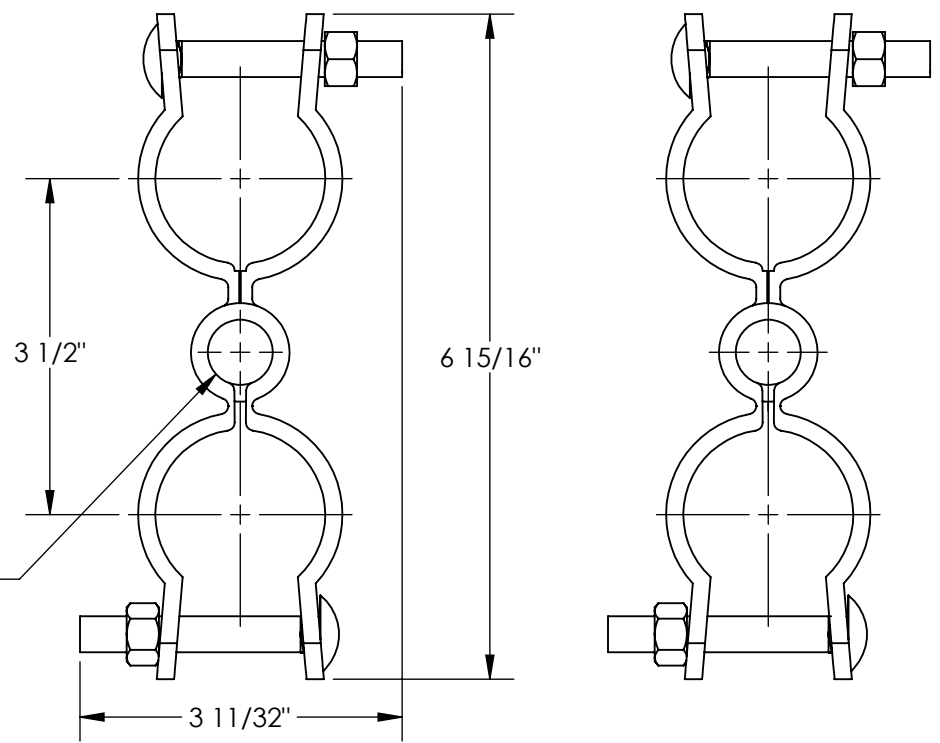

RAIL CONNECTOR KIT - VDKR-CON

APPROX WEIGHT: 2.66 lbs.
DOES NOT INCLUDE WEIGHT OF POWER OR PACKAGING!!!

*** ANY ADDITIONS, DELETIONS, OR OMISSIONS MUST BE CORRECTED ON THIS DRAWING AS THIS DRAWING WILL BE CONSIDERED ALL INCLUSIVE ***

ALL GRAPHICS PROVIDED ARE FOR REFERENCE ONLY. IF CERTAIN DIMENSIONS ARE CRITICAL PLEASE VERIFY THOSE DIMENSIONS WITH YOUR SALESPERSON

HINGE CAN ROTATE 360°

STANDARD FEATURES
 MODEL NUMBER IS VDKR-CON
 HINGE ROTATES 360°
 OVERALL LENGTH IS 6 15/16"
 OVERALL WIDTH IS 3 11/32"
 OVERALL HEIGHT IS 2 1/32"

SPECIAL FEATURES
 NONE

DIMENSION TOLERANCE ± 1/4"

APPROVAL

I, THE UNDERSIGNED, AGREE THAT THE PRODUCT AS REPRESENTED SATISFIES DESIGN AND DIMENSION REQUIREMENTS. I ALSO ACKNOWLEDGE MY DUTY TO CONFIRM PRODUCT AND INSTALLATION COMPLIANCE WITH ALL APPLICABLE FEDERAL, STATE AND LOCAL REGULATIONS AND STANDARDS.

DISTRIBUTOR'S NAME:		P.O.#
VESTIL MANUFACTURING		X
DRAWN BY: KGH		DATE: 04/11/16
REFERENCE: X		SALES: X
QUOTED LEAD TIME: X		SCALE: 1:2
QUOTE # X		FILE NAME: 23-007-609